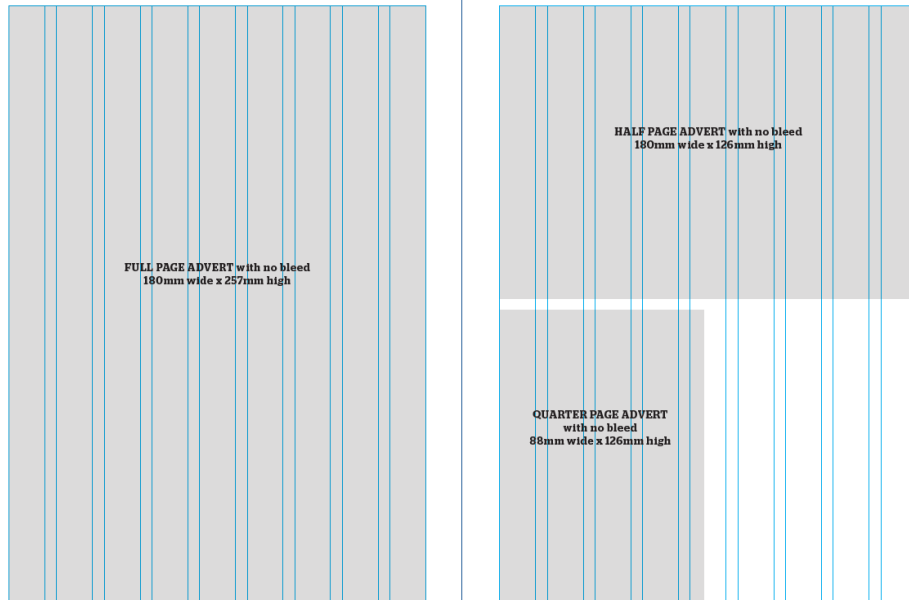

Ad sizes no Bleed

Ad sizes With Bleed

Local Listings

55mm x 55mm

File Types

Artwork should be sent as a high res (300DPI) PDF file -
Colours in CMYK and all fonts embedded or

JPG: CMYKJ 300dpi

Complete artwork should be emailed to